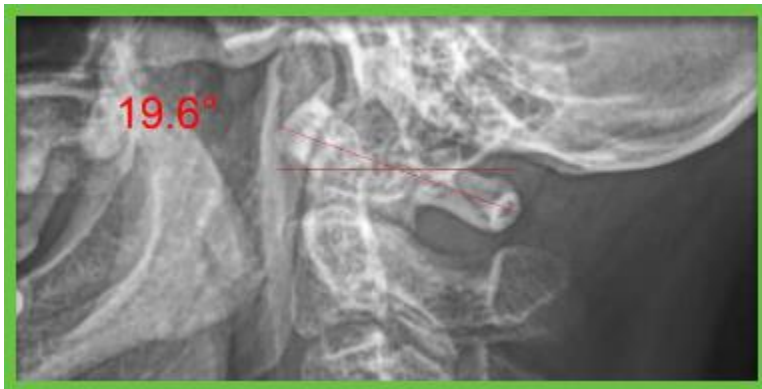

Atlas Plane Angle

Shows the degree in which the atlas is misaligned.

When you create a standard radiology report in the software, you will have the option to add the below Quantitative Data to your report for this measure.

- The Atlas vertebra is positioned at 19.6 degrees with the horizontal.

i